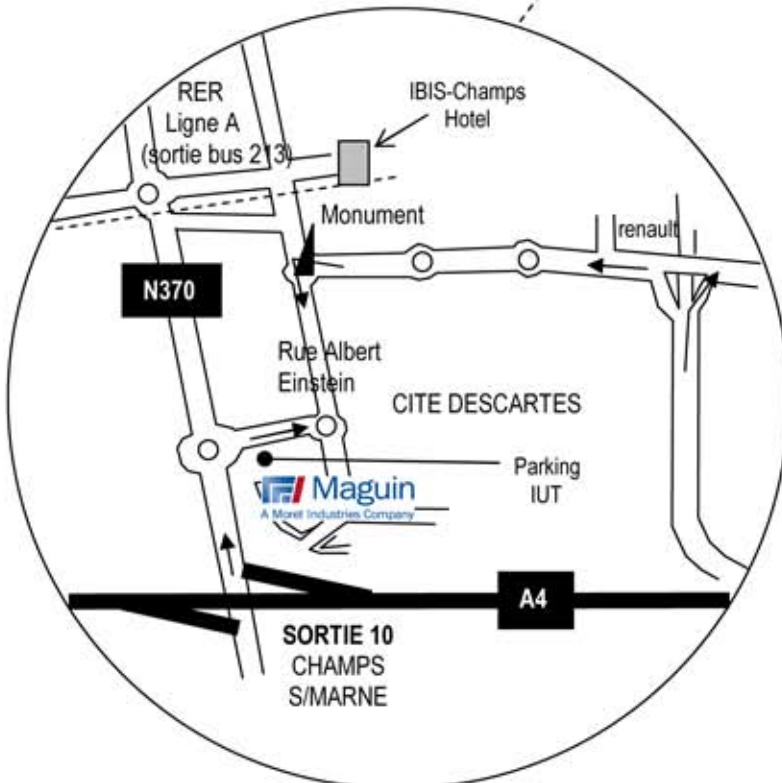

ACCESS MAP TO MAGUIN - INTERERIS

RECOMMENDED ITINERARY

Coming from Paris by Motorway A4/A86:
Take exit 10 - Champs S/MARNE and follow direction CITE DESCARTES

Coming from METZ-NANCY by Motorway A4/A108 :
Take exit 10 - Champs S/MARNE and follow direction CITE DESCARTES

Coming by public transport - line A - RER :
Get off station Noisy-Champs

GPS :
N 48°50'13.8"
E 002° 35'08.1"