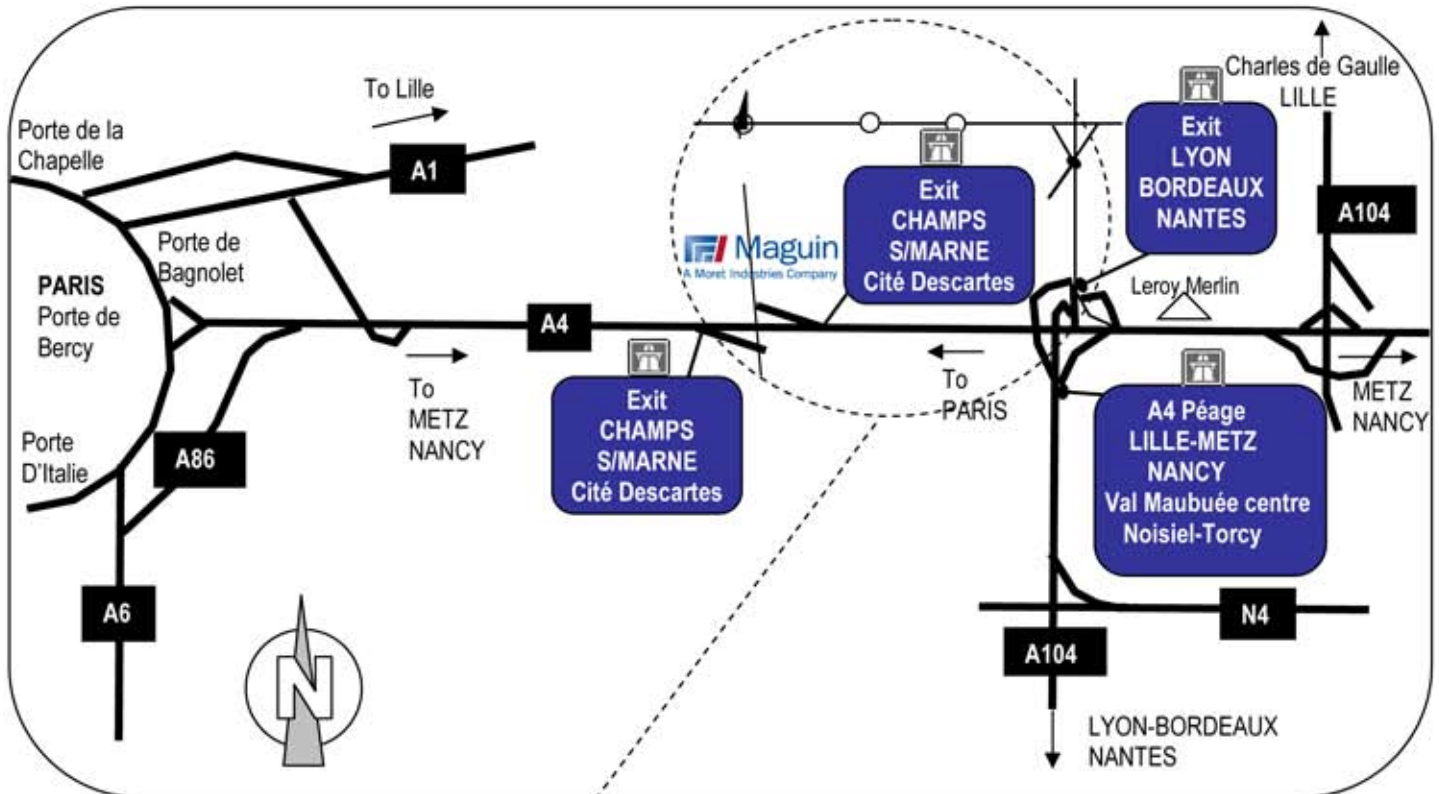

ACCESS MAP TO MAGUIN - INTERERIS

RECOMMENDED ITINERARY

Coming from Paris by Motorway A4/A86:
Take exit 10 - Champs S/MARNE and follow direction CITE DESCARTES

Coming from METZ-NANCY by Motorway A4/A108 :
Take exit 10 - Champs S/MARNE and follow direction CITE DESCARTES

Coming by public transport - line A - RER :
Get off station Noisy-Champs

GPS :
N 48°50'13.8"
E 002° 35'08.1"